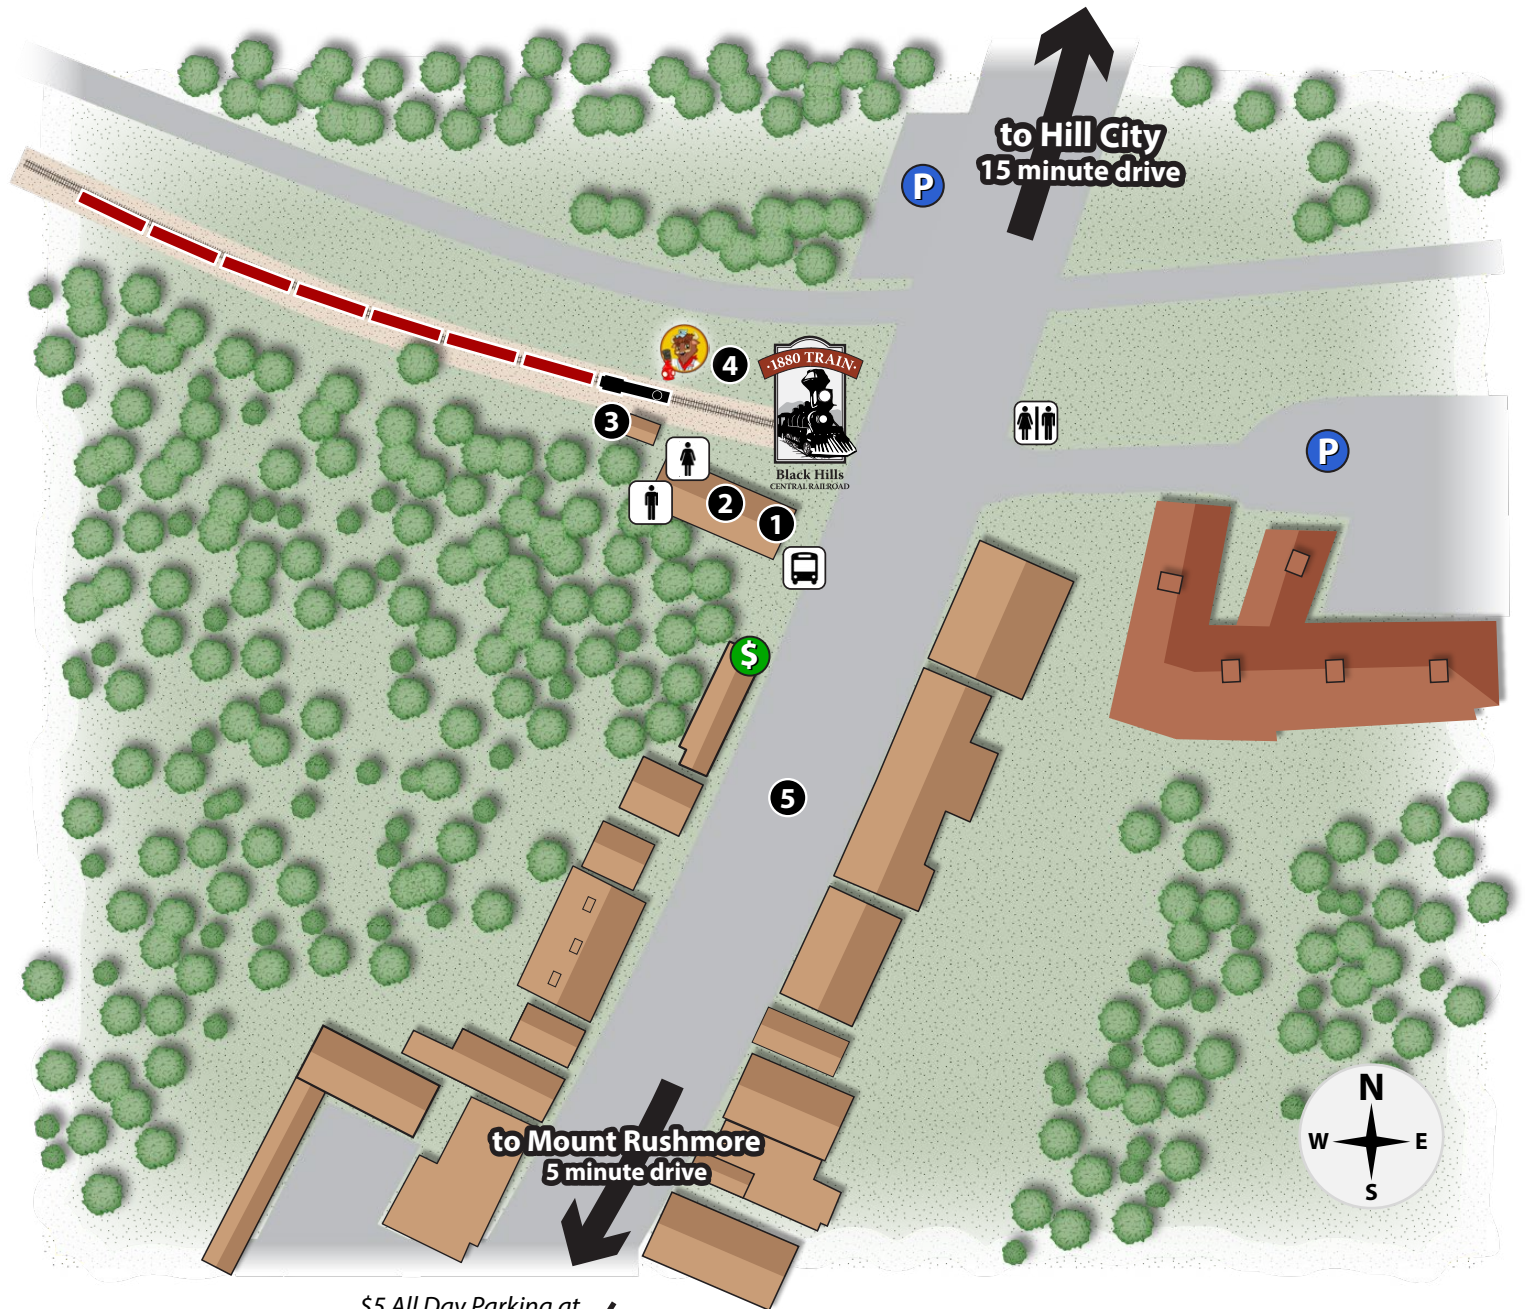

# KEYSTONE DEPOT MAP

- 1 Keystone Depot Gift Shop
- 2 Keystone Ticket Counter
- 3 Boarding Area
- 4 Water Tower
- 5 Keystone Main Street
-  Restrooms for 1880 TRAIN Guests
-  Bus Passenger Drop Off
-  3-hour Free Public Parking
-  ATM
-  Chug Photo Op

*Chug welcomes you to Keystone!*

\$5 All Day Parking at Borglum Story Museum (1 block south) ↓